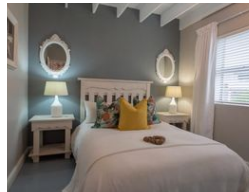

Lizette du Plessis
083 278 0746
lizette.dp@everitt.co.za

Contact Southern Cape

028 514 2202

10 Voortrek Street
Swellendam
6740

Web Ref HL454

From R0 Per Night

High Season R 5,000	Mid Season R 0	Low Season R 2,500	Out Season R 0

Prices are Per House Per Night

4   2   0

Elegant 4 Bedroom holiday house for rent in Stilbaai Oos.

New Holiday Accommodation - Opening Special "R2 500.00 per day"

This elegant self-catering holiday accommodation, situated in Stilbaai Oos, gives you the freedom and privacy that's needed to enjoy a well-earned break. This very popular, extremely beautiful and stylish holiday accommodation is within walking distance to the Blue Flag beach and river.

This tastefully furnished holiday home is ideal for families and friends looking for a beach holiday. A beautiful entertainment area with an inside braai that opens up with folding doors to the outside area that presents a feeling of relaxation. Spacious 3 Double bedrooms, 2 bathrooms neat with modern finishes, open plan lounge and dining area with a beautiful an fully equipped kitchen. Upstairs is a large loft with 5 beds and lounge area.

This is the...

Features

Bedrooms - 4	Bathrooms - 2	Living Areas
Sleeps 10		Lounge 1